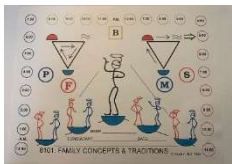

8101: FAMILY CONCEPTS AND TRADITIONS PROFILE. With this profile you will receive a deep healing on your family maze: see how it has been passed down through 4 generations and how it affects your physical health, inner and outer communication and time of the day in the present. *1 – 1 ½ hours per session, $150 per mother’s or father’s side of the family. Prerequisites: 1001, 1002-A, 1003-A.*