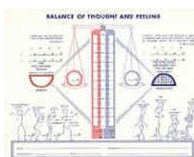

1004: THE BALANCE OF THOUGHT AND FEELING PROFILE. This profile is presented in two parts. Each part is an in-depth search into the unfoldment of two of your spiritual gifts. *1½ hours, $150 each part. Prerequisites: 1001, 1002-A, 1003-A, 1003-B, 1003-C.*