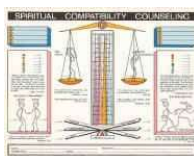

1003-D: THE SPIRITUAL COMPATIBILITY PROFILE. This profile is designed for two people who desire crystal clear communication to develop a closer business or personal relationship. *2½ hours, $125 per person. Prerequisites: 1001, 1001-S, 1002-A, 1003-A.*